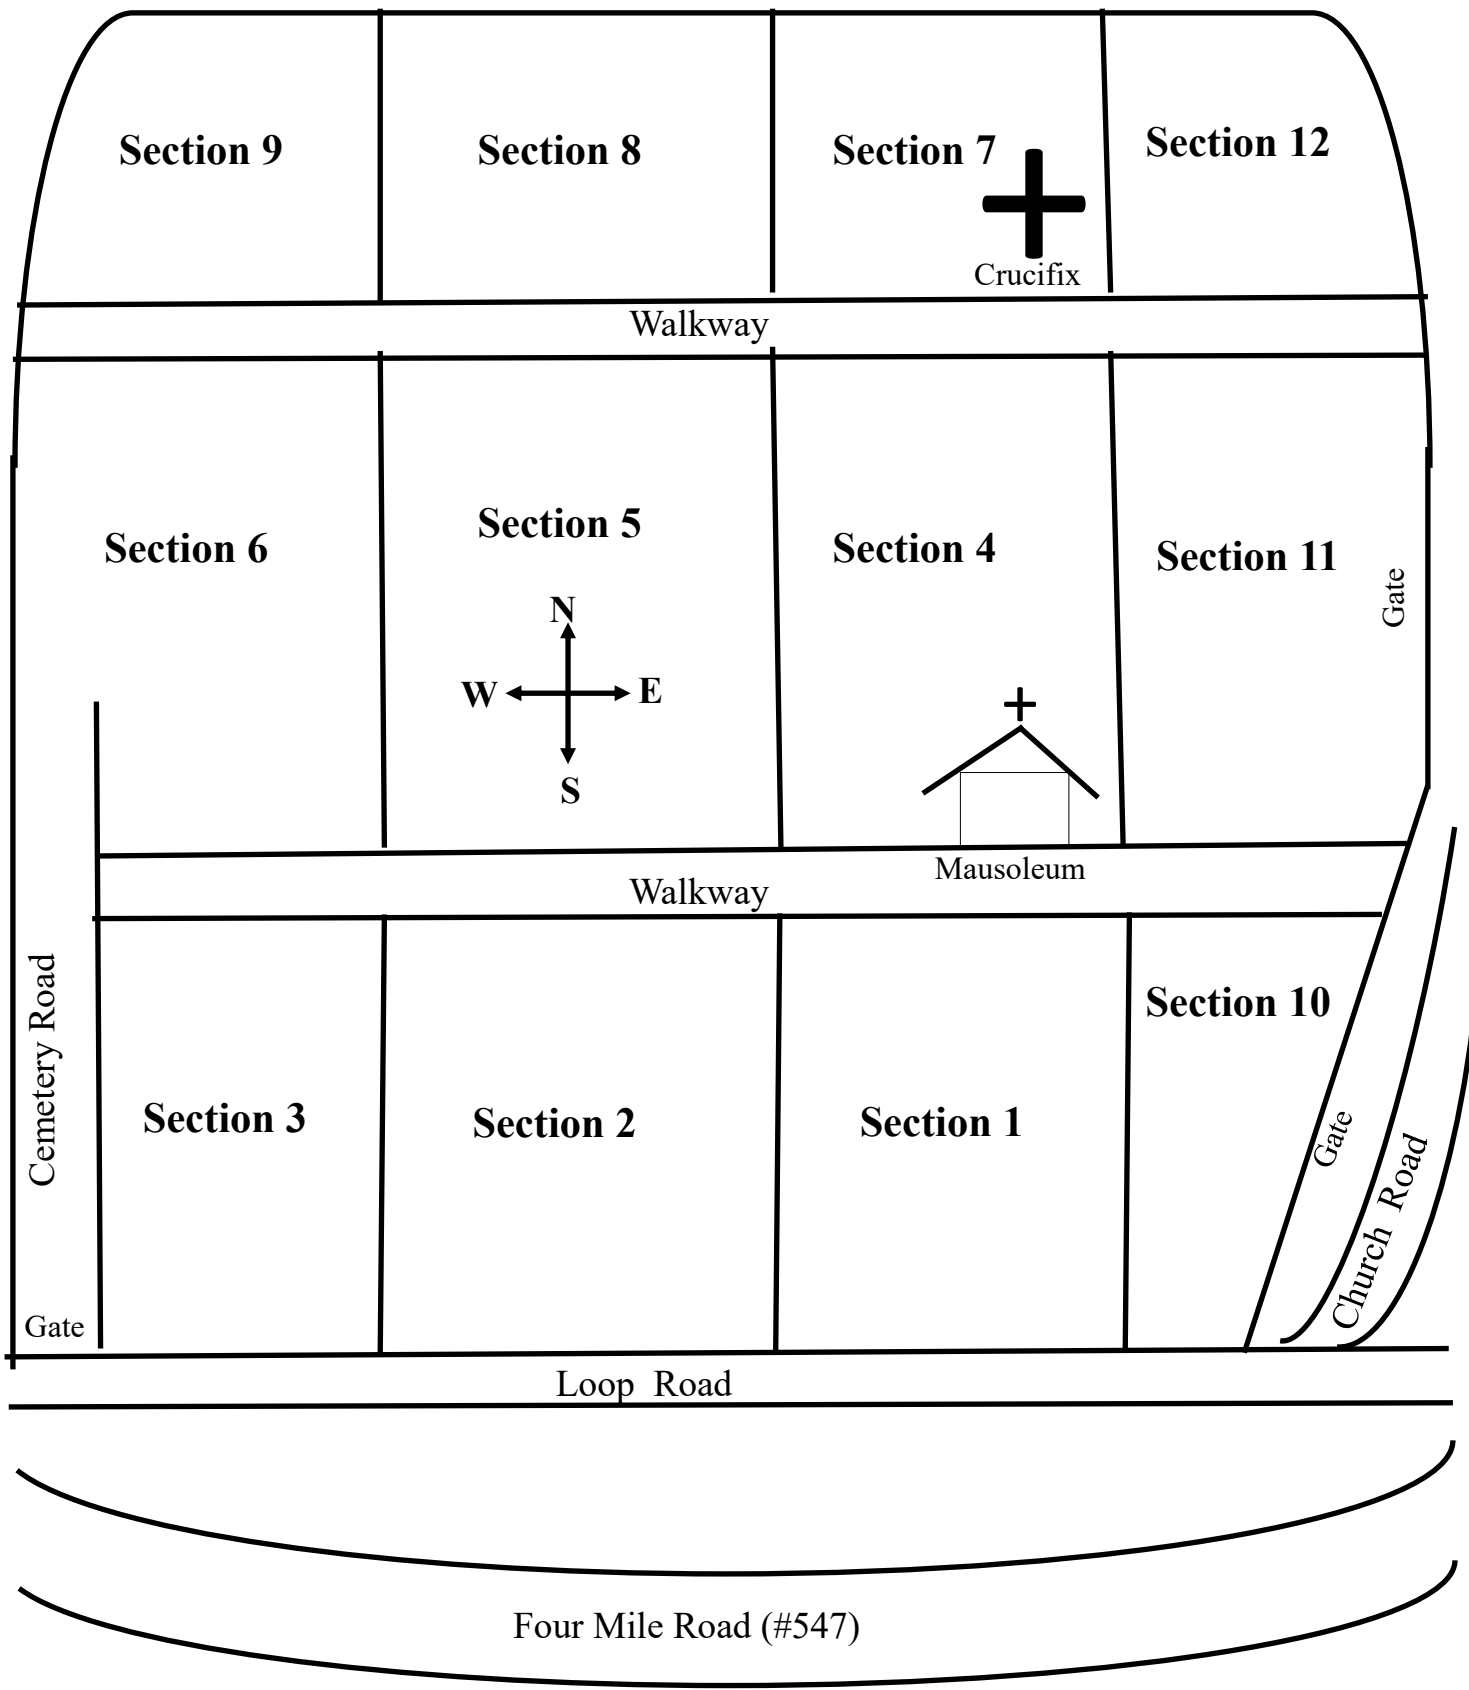

St. Joseph Camp Springs Cemetery Map

Section 9

Section 8

Section 7

Section 12

Crucifix

Walkway

Section 6

Section 5

Section 4

Section 11

Gate

Mausoleum

Walkway

Cemetery Road

Section 3

Section 2

Section 1

Section 10

Gate

Church Road

Gate

Loop Road

Four Mile Road (#547)